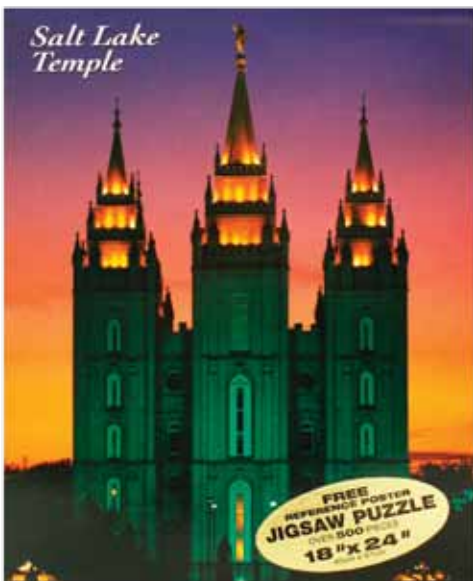

by Greg Olsen
IMPL8962 **\$2.98**
6³/₄ x 4³/₄" 20 Pieces
envelope included

**◀ O Jerusalem
Puzzle Letter**

by Greg Olsen
IMPL8968 **\$2.98**
6³/₄ x 4³/₄" 20 Pieces
envelope included

**Consider Yourself ▶
Hugged Puzzle Letter**

IMPLCH **\$2.98**
6³/₄ x 4³/₄" 20 Pieces
envelope included

**◀ Salt Lake Temple
Puzzle Poster**

IMPZ51000 **\$11.98**
18 x 24" 500 Pieces
free reference poster

**Perfect Love ▶
Puzzle Poster**

by Del Parson
IMPZ51452 **\$11.98**
18 x 24" 500 Pieces
free reference poster